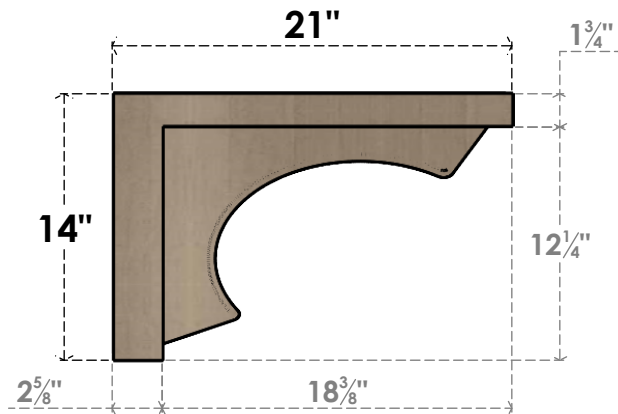

# ITEM NUMBER: CORU07X21X14EMRRCPR

7"W X 21"D X 14"H SERIES 3 CLASSIC EMERSON ROUGH CEDAR  
TIMBERTHANE FAUX WOOD CORBEL, PRIMED

**SIDE PROFILE**

**FRONT PROFILE**

**ISOMETRIC**

EKENA MILLWORK  
2300 WEST MAIN ST.  
CLARKSVILLE, TX 75426  
TOLL FREE: 866-607-0453  
WWW.EKENAMILLWORK.COM

NOTES

1. INSTALLATION TO BE COMPLETED IN ACCORDANCE WITH MANUFACTURER'S SPECIFICATIONS.
2. DRAWING MAY NOT BE TO SCALE
3. THIS DRAWING IS INTENDED FOR DESIGN AND PLANNING PURPOSES ONLY.
4. ALL INFORMATION CONTAINED HEREIN WAS CURRENT AT THE TIME OF DEVELOPMENT BUT MUST BE REVIEWED AND APPROVED BY THE PRODUCT MANUFACTURER TO BE CONSIDERED ACCURATE.
5. TIMBERTHANE ARCHITECTURAL PRODUCTS ARE MADE FROM HIGH DENSITY URETHANE AND COME FACTORY PRIMED