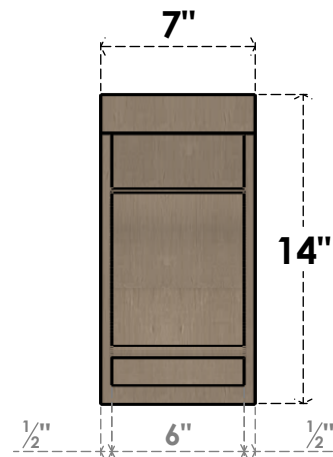

# ITEM NUMBER: CORU07X21X14EMRRCPR

7"W X 21"D X 14"H SERIES 3 CLASSIC EMERSON ROUGH CEDAR  
TIMBERTHANE FAUX WOOD CORBEL, PRIMED

**SIDE PROFILE**

**FRONT PROFILE**

**ISOMETRIC**

EKENA MILLWORK  
2300 WEST MAIN ST.  
CLARKSVILLE, TX 75426  
TOLL FREE: 866-607-0453  
WWW.EKENAMILLWORK.COM

NOTES

1. INSTALLATION TO BE COMPLETED IN ACCORDANCE WITH MANUFACTURER'S SPECIFICATIONS.
2. DRAWING MAY NOT BE TO SCALE
3. THIS DRAWING IS INTENDED FOR DESIGN AND PLANNING PURPOSES ONLY.
4. ALL INFORMATION CONTAINED HEREIN WAS CURRENT AT THE TIME OF DEVELOPMENT BUT MUST BE REVIEWED AND APPROVED BY THE PRODUCT MANUFACTURER TO BE CONSIDERED ACCURATE.
5. TIMBERTHANE ARCHITECTURAL PRODUCTS ARE MADE FROM HIGH DENSITY URETHANE AND COME FACTORY PRIMED