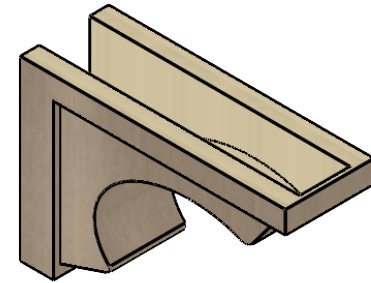

# ITEM NUMBER: CORU07X21X14EMRRCPR

7"W X 21"D X 14"H SERIES 3 CLASSIC EMERSON ROUGH CEDAR  
TIMBERTHANE FAUX WOOD CORBEL, PRIMED

**SIDE PROFILE**

**FRONT PROFILE**

**ISOMETRIC**

EKENA MILLWORK  
2300 WEST MAIN ST.  
CLARKSVILLE, TX 75426  
TOLL FREE: 866-607-0453  
WWW.EKENAMILLWORK.COM